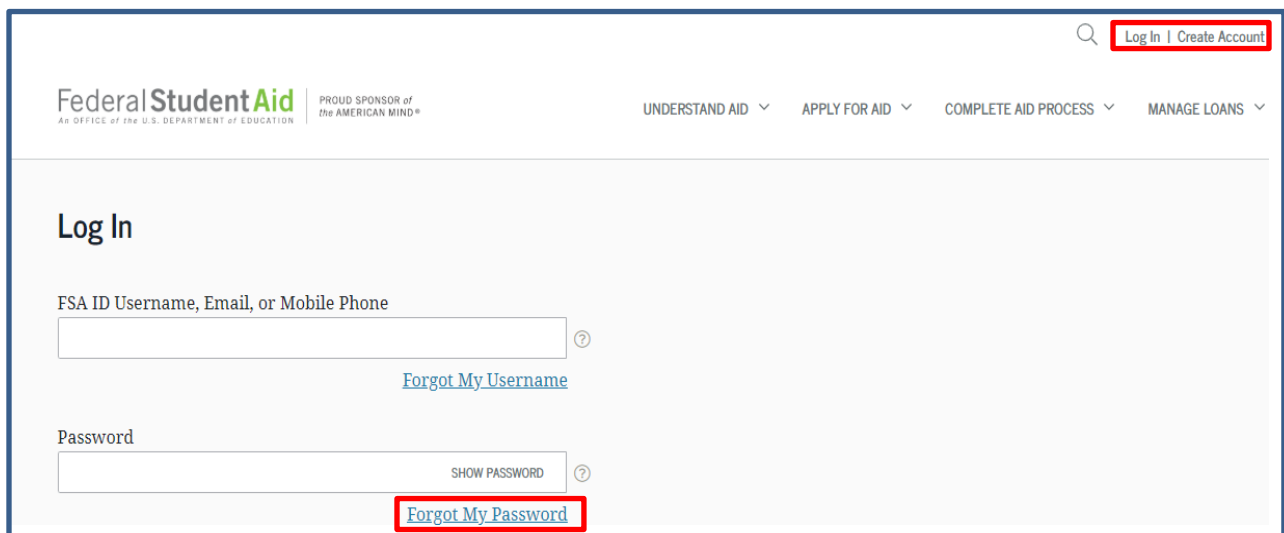

Does a Parent Need an FSA ID?

If you are a parent of a [dependent student](#), you will need your own FSA ID to sign your child's FAFSA electronically. If you have more than one child attending college, you can use the same FSA ID to sign all applications. *Please note: Each FSA ID user must have a unique e-mail address. The student should not create an FSA ID on the parent's behalf, and a parent should not create an FSA ID on the student's behalf.*

Who is considered a dependent student? A student is considered a dependent student if he or she does not meet at least one of the following criteria: at least 24 years old, married, a graduate or professional student, someone on active duty in the U.S. Armed Forces for purposes other than training, a U.S. Armed Forces veteran, someone who provides more than 50% of the support for their children or dependents who live with them, someone who was an orphan or a ward of the court or in foster care after turning age 13, an emancipated minor, someone with a court-appointed legal guardian, or someone who is homeless or at risk of becoming homeless. More details are provided on the FAFSA.

How Can I Create an FSA ID?	How Can I Reset My FSA ID Password?
If you do not have an FSA ID: ☐ Visit https://studentaid.gov/ ☐ Click "Create Account"	If you already have an FSA ID, but forgot your password: ☐ Visit https://studentaid.gov/ ☐ Click "Log In" ☐ Then click "Forgot My Password"

The Federal Student Aid Information Center can help. Call 1-800-433-3243 or visit <https://studentaidhelp.ed.gov/> to send a message or live chat.